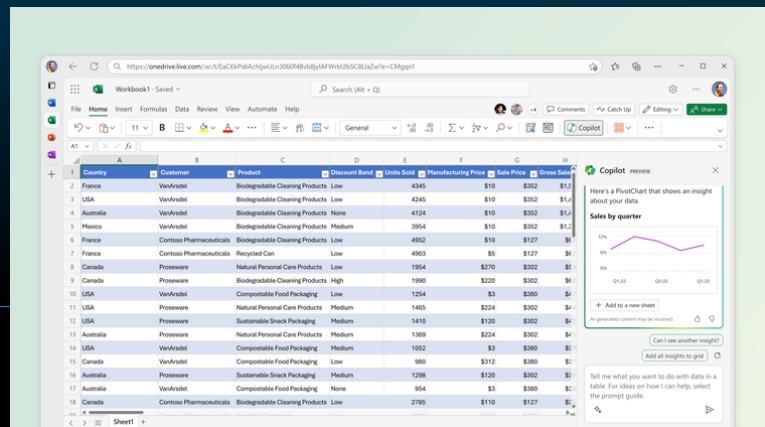

Copilot in Excel

Explore how you can use the power of AI in Excel

Copilot in excel allows you to Analyse, understand, and visualize your data with ease.

Microsoft Copilot in Excel helps you do more with your data in Excel tables by generating formula column suggestions, showing insights in charts and PivotTables, and highlighting interesting portions of data.

Try different prompts to get what you want

Create Edit Understand

"Generate a formula column suggestion."

Try in Excel Get tips on Copilot prompts

Elevate your Excel worksheets with Copilot, empowering it to create formula columns seamlessly. Specify the columns you wish to include by entering the details in the command box. Copilot not only offers formula suggestions but also provides explanations for each formula, aiding in a comprehensive understanding of their functionality.